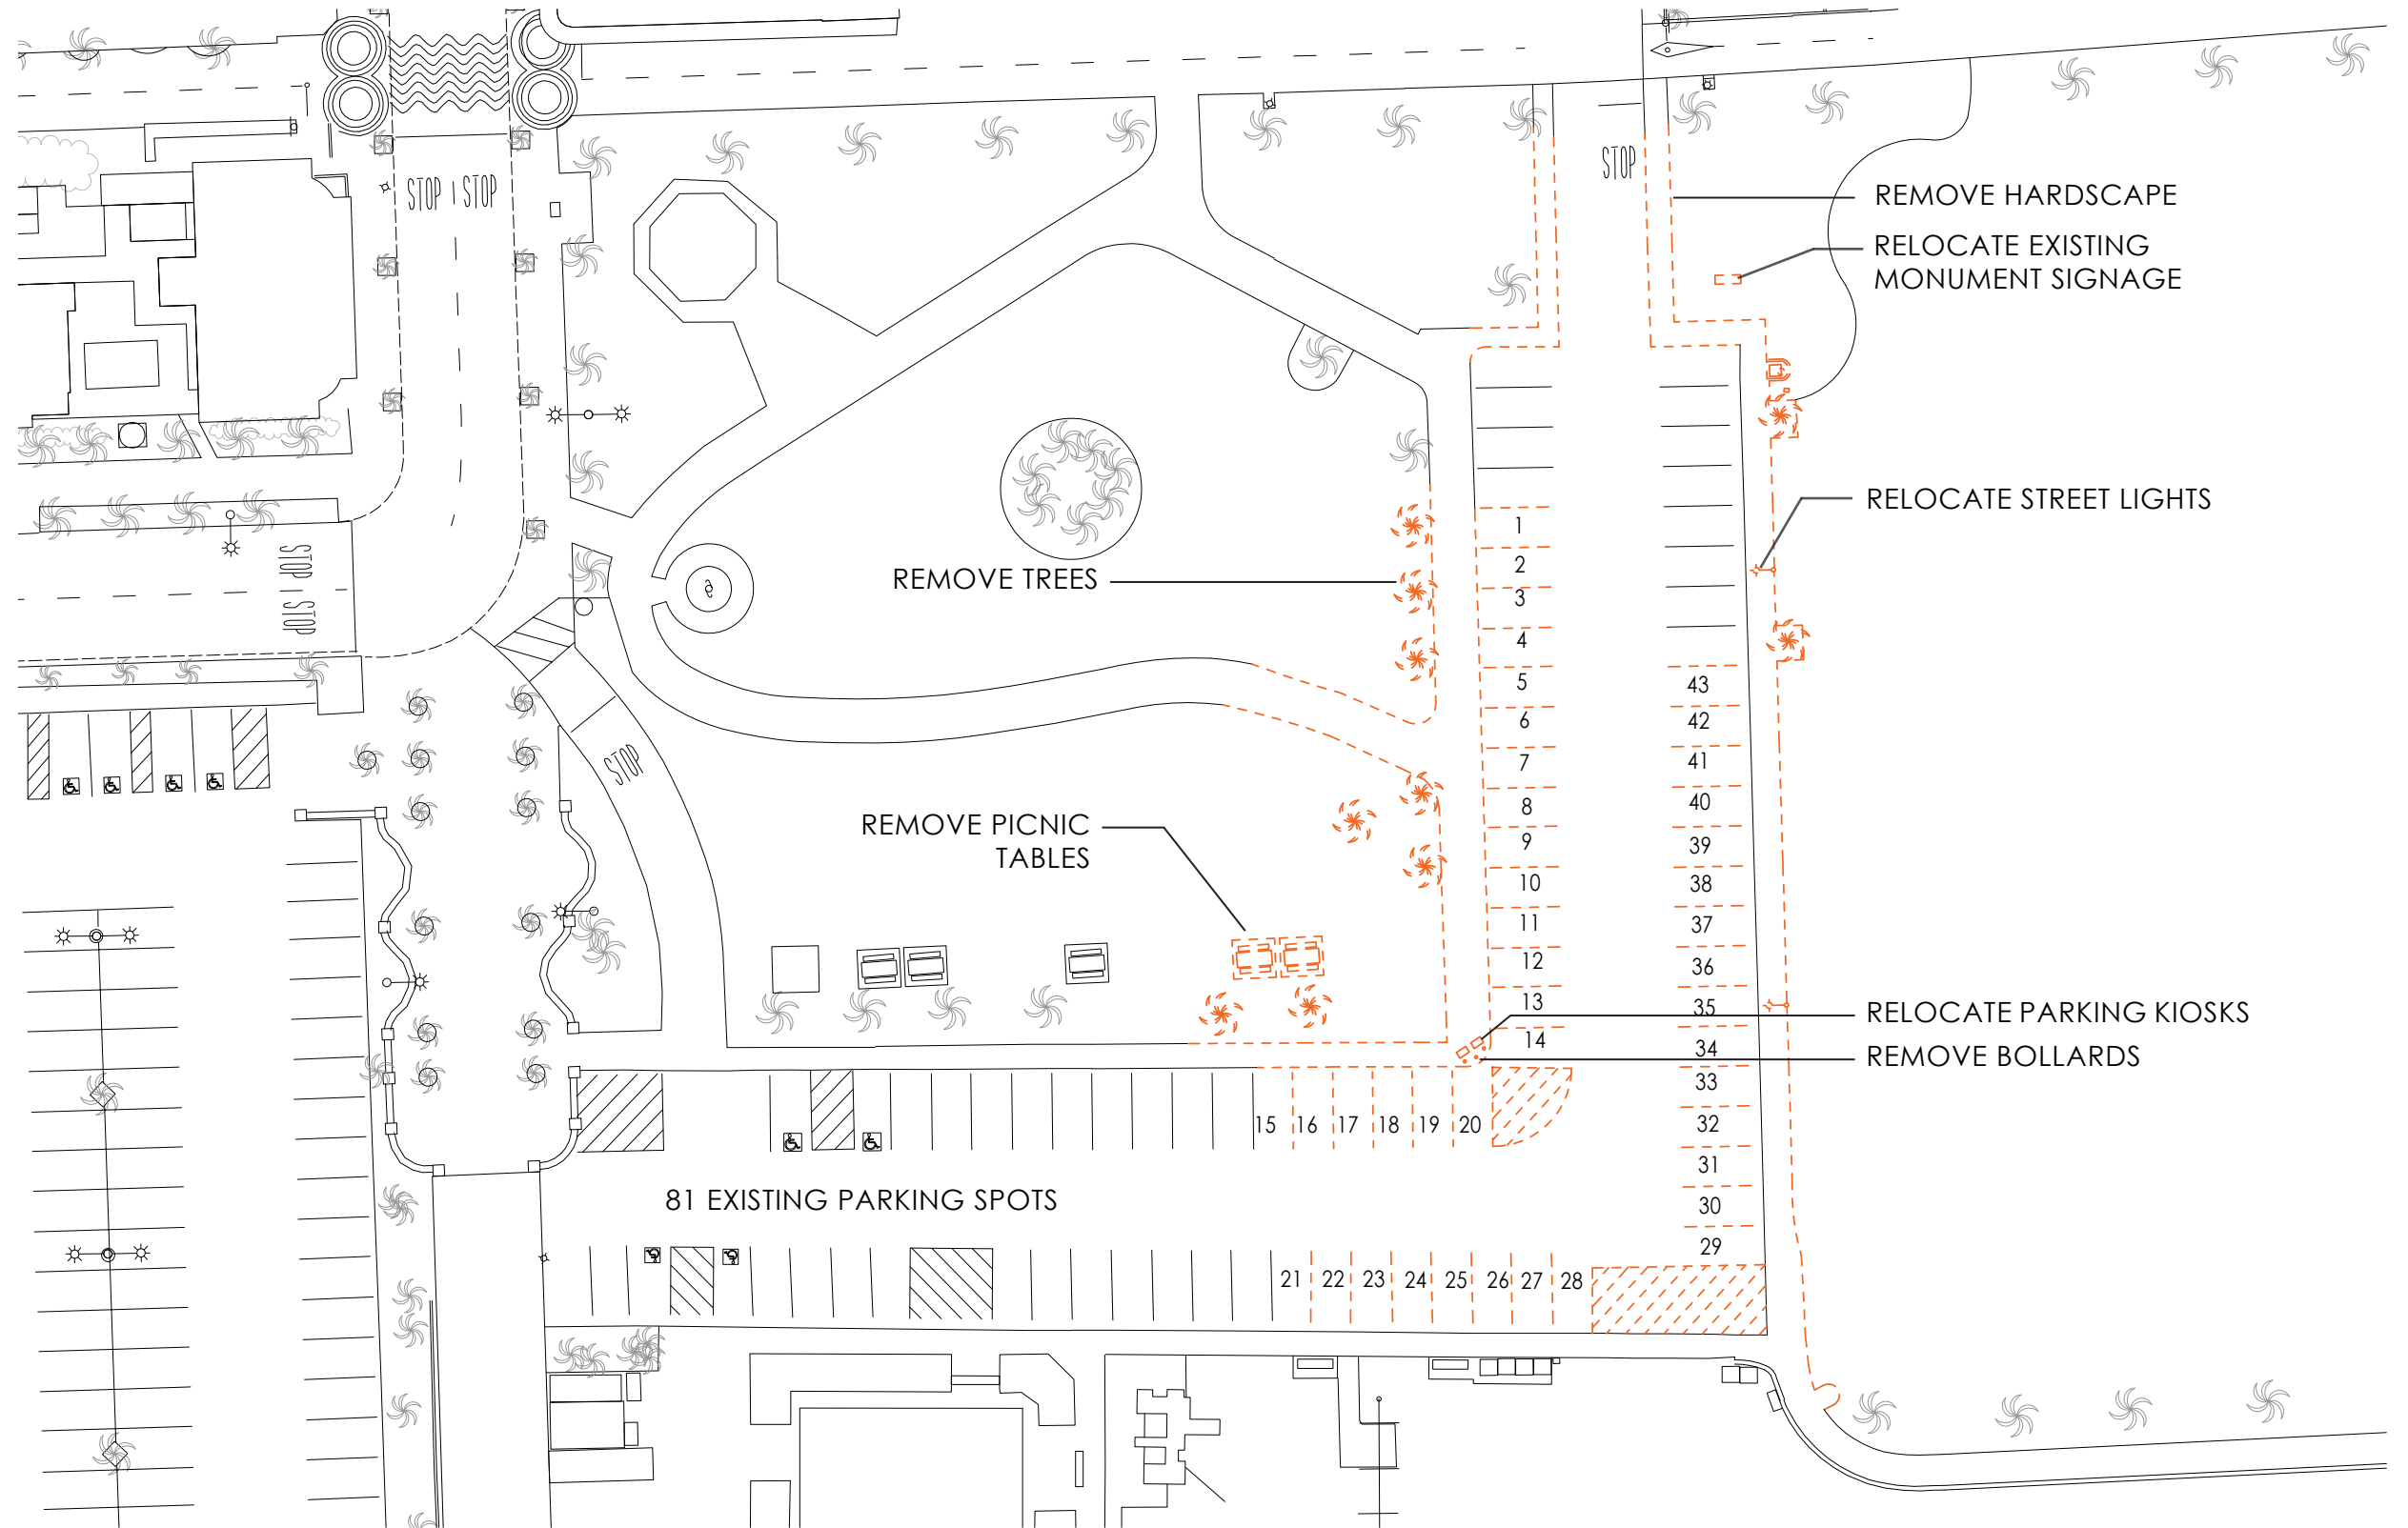

A STREET LOT - DEMO

A STREET LOT

- LOSS OF 43 TOTAL PARKING SPOTS
- LOSS OF 8 TOTAL TREES
- LOSS OF ~4,475 SQ. FT. OF PARK AREA

LEGEND

- DEMO
- EXISTING
- NEW

NEWPORT BEACH JUNIOR LIFEGUARD BUILDING - SCHEMATIC DESIGN/CITY SUBMITTAL

DATE: 10/06/2020

A STREET LOT - NEW

A STREET LOT

- ADD BACK 24 TOTAL PARKING SPACES
- ADD BACK 8 TOTAL TREES

LEGEND

- DEMO
- EXISTING
- NEW

NEWPORT BEACH JUNIOR LIFEGUARD BUILDING - SCHEMATIC DESIGN/CITY SUBMITTAL

MAIN STREET PARKING LOT (AREA B) - NEW

MAIN PARKING LOT (AREA B)

- ADD 6 TOTAL PARKING SPACES
- ADD BACK 3 TOTAL TREES

LEGEND

- DEMO
- EXISTING
- NEW

B STREET PARKING LOT - DEMO

B STREET LOT

- LOSS OF 2 TOTAL TREES

LEGEND

- DEMO
- EXISTING
- NEW

B STREET PARKING LOT - NEW

B STREET LOT

- ADD 10 TOTAL PARKING SPOTS
- ADD BACK 2 TOTAL TREES

LEGEND

- DEMO
- EXISTING
- NEW