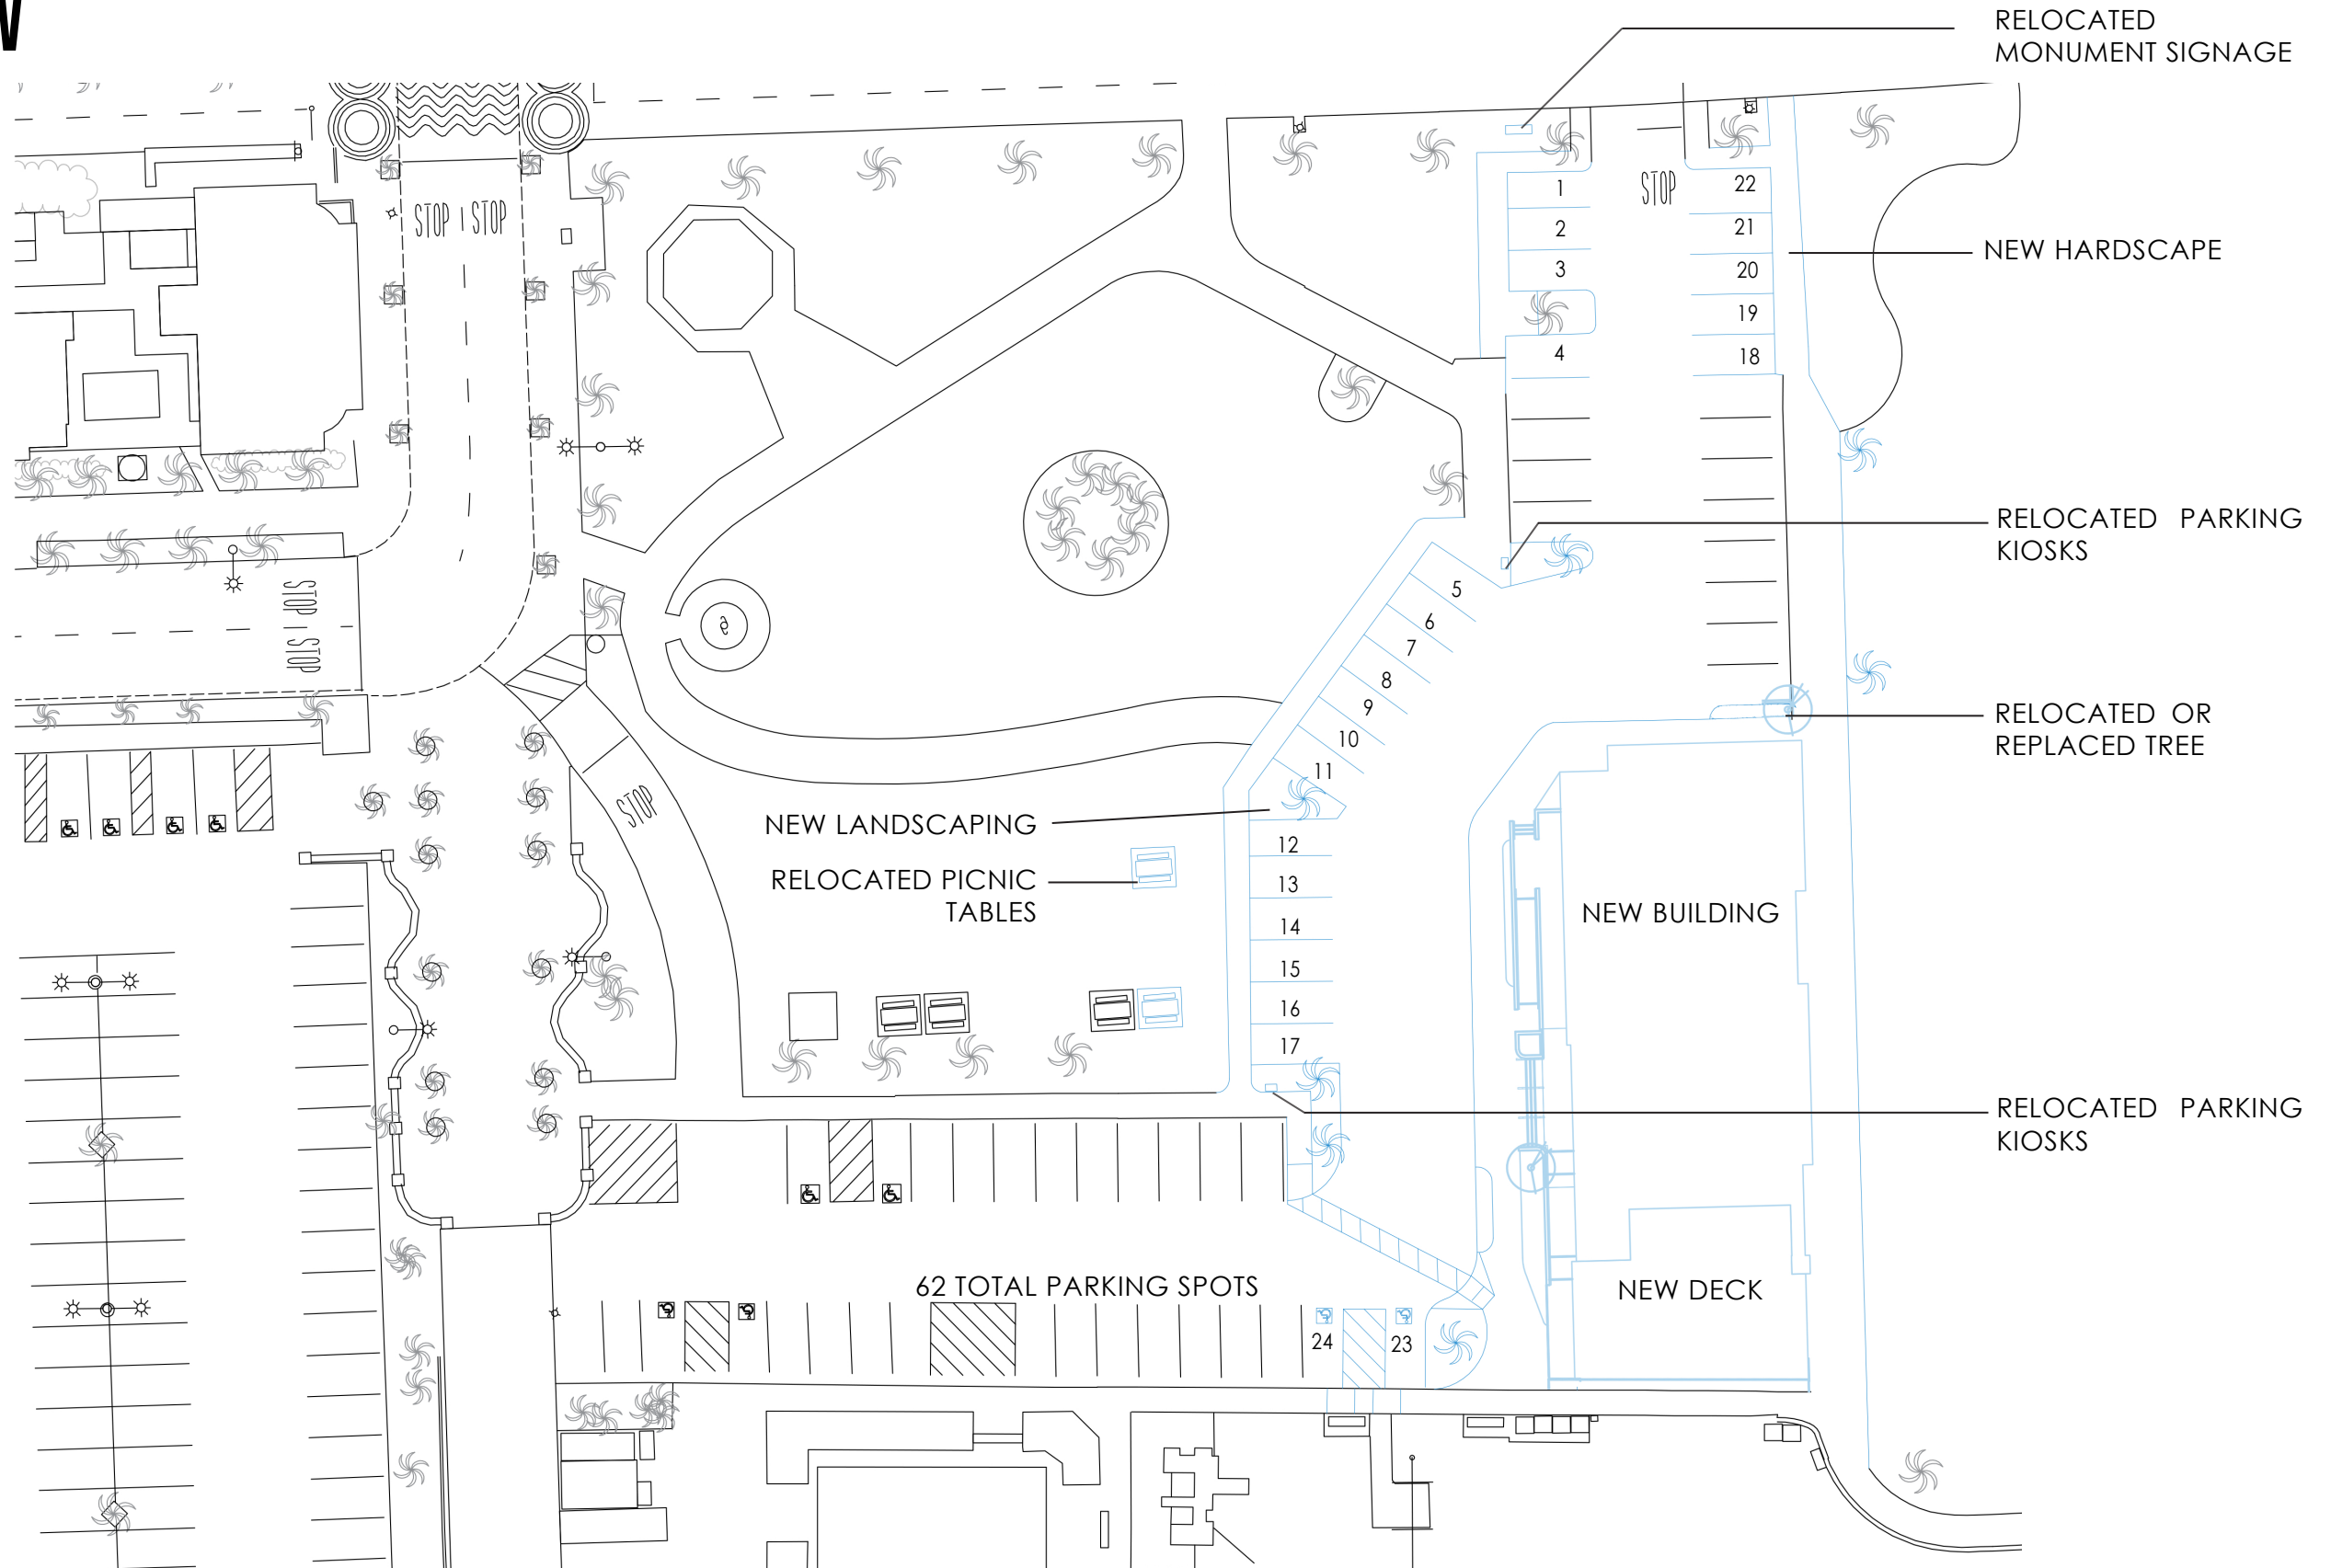

A STREET LOT - DEMO

A STREET LOT

- LOSS OF 43 TOTAL PARKING SPOTS
- LOSS OF 8 TOTAL TREES
- LOSS OF ~4,475 SQ. FT. OF PARK AREA

LEGEND

- DEMO
- EXISTING
- NEW

NEWPORT BEACH JUNIOR LIFEGUARD BUILDING - SCHEMATIC DESIGN/CITY SUBMITTAL

DATE: 10/06/2020

A STREET LOT - NEW

A STREET LOT

- ADD BACK 24 TOTAL PARKING SPACES
- ADD BACK 8 TOTAL TREES

LEGEND

- DEMO
- EXISTING
- NEW

NEWPORT BEACH JUNIOR LIFEGUARD BUILDING - SCHEMATIC DESIGN/CITY SUBMITTAL

MAIN STREET PARKING LOT (AREA B) - NEW

MAIN PARKING LOT (AREA B)

- ADD 6 TOTAL PARKING SPACES
- ADD BACK 3 TOTAL TREES

LEGEND

- DEMO
- EXISTING
- NEW

B STREET PARKING LOT - DEMO

B STREET LOT

- LOSS OF 2 TOTAL TREES

LEGEND

- DEMO
- EXISTING
- NEW

B STREET PARKING LOT - NEW

B STREET LOT

- ADD 10 TOTAL PARKING SPOTS
- ADD BACK 2 TOTAL TREES

LEGEND

- DEMO
- EXISTING
- NEW