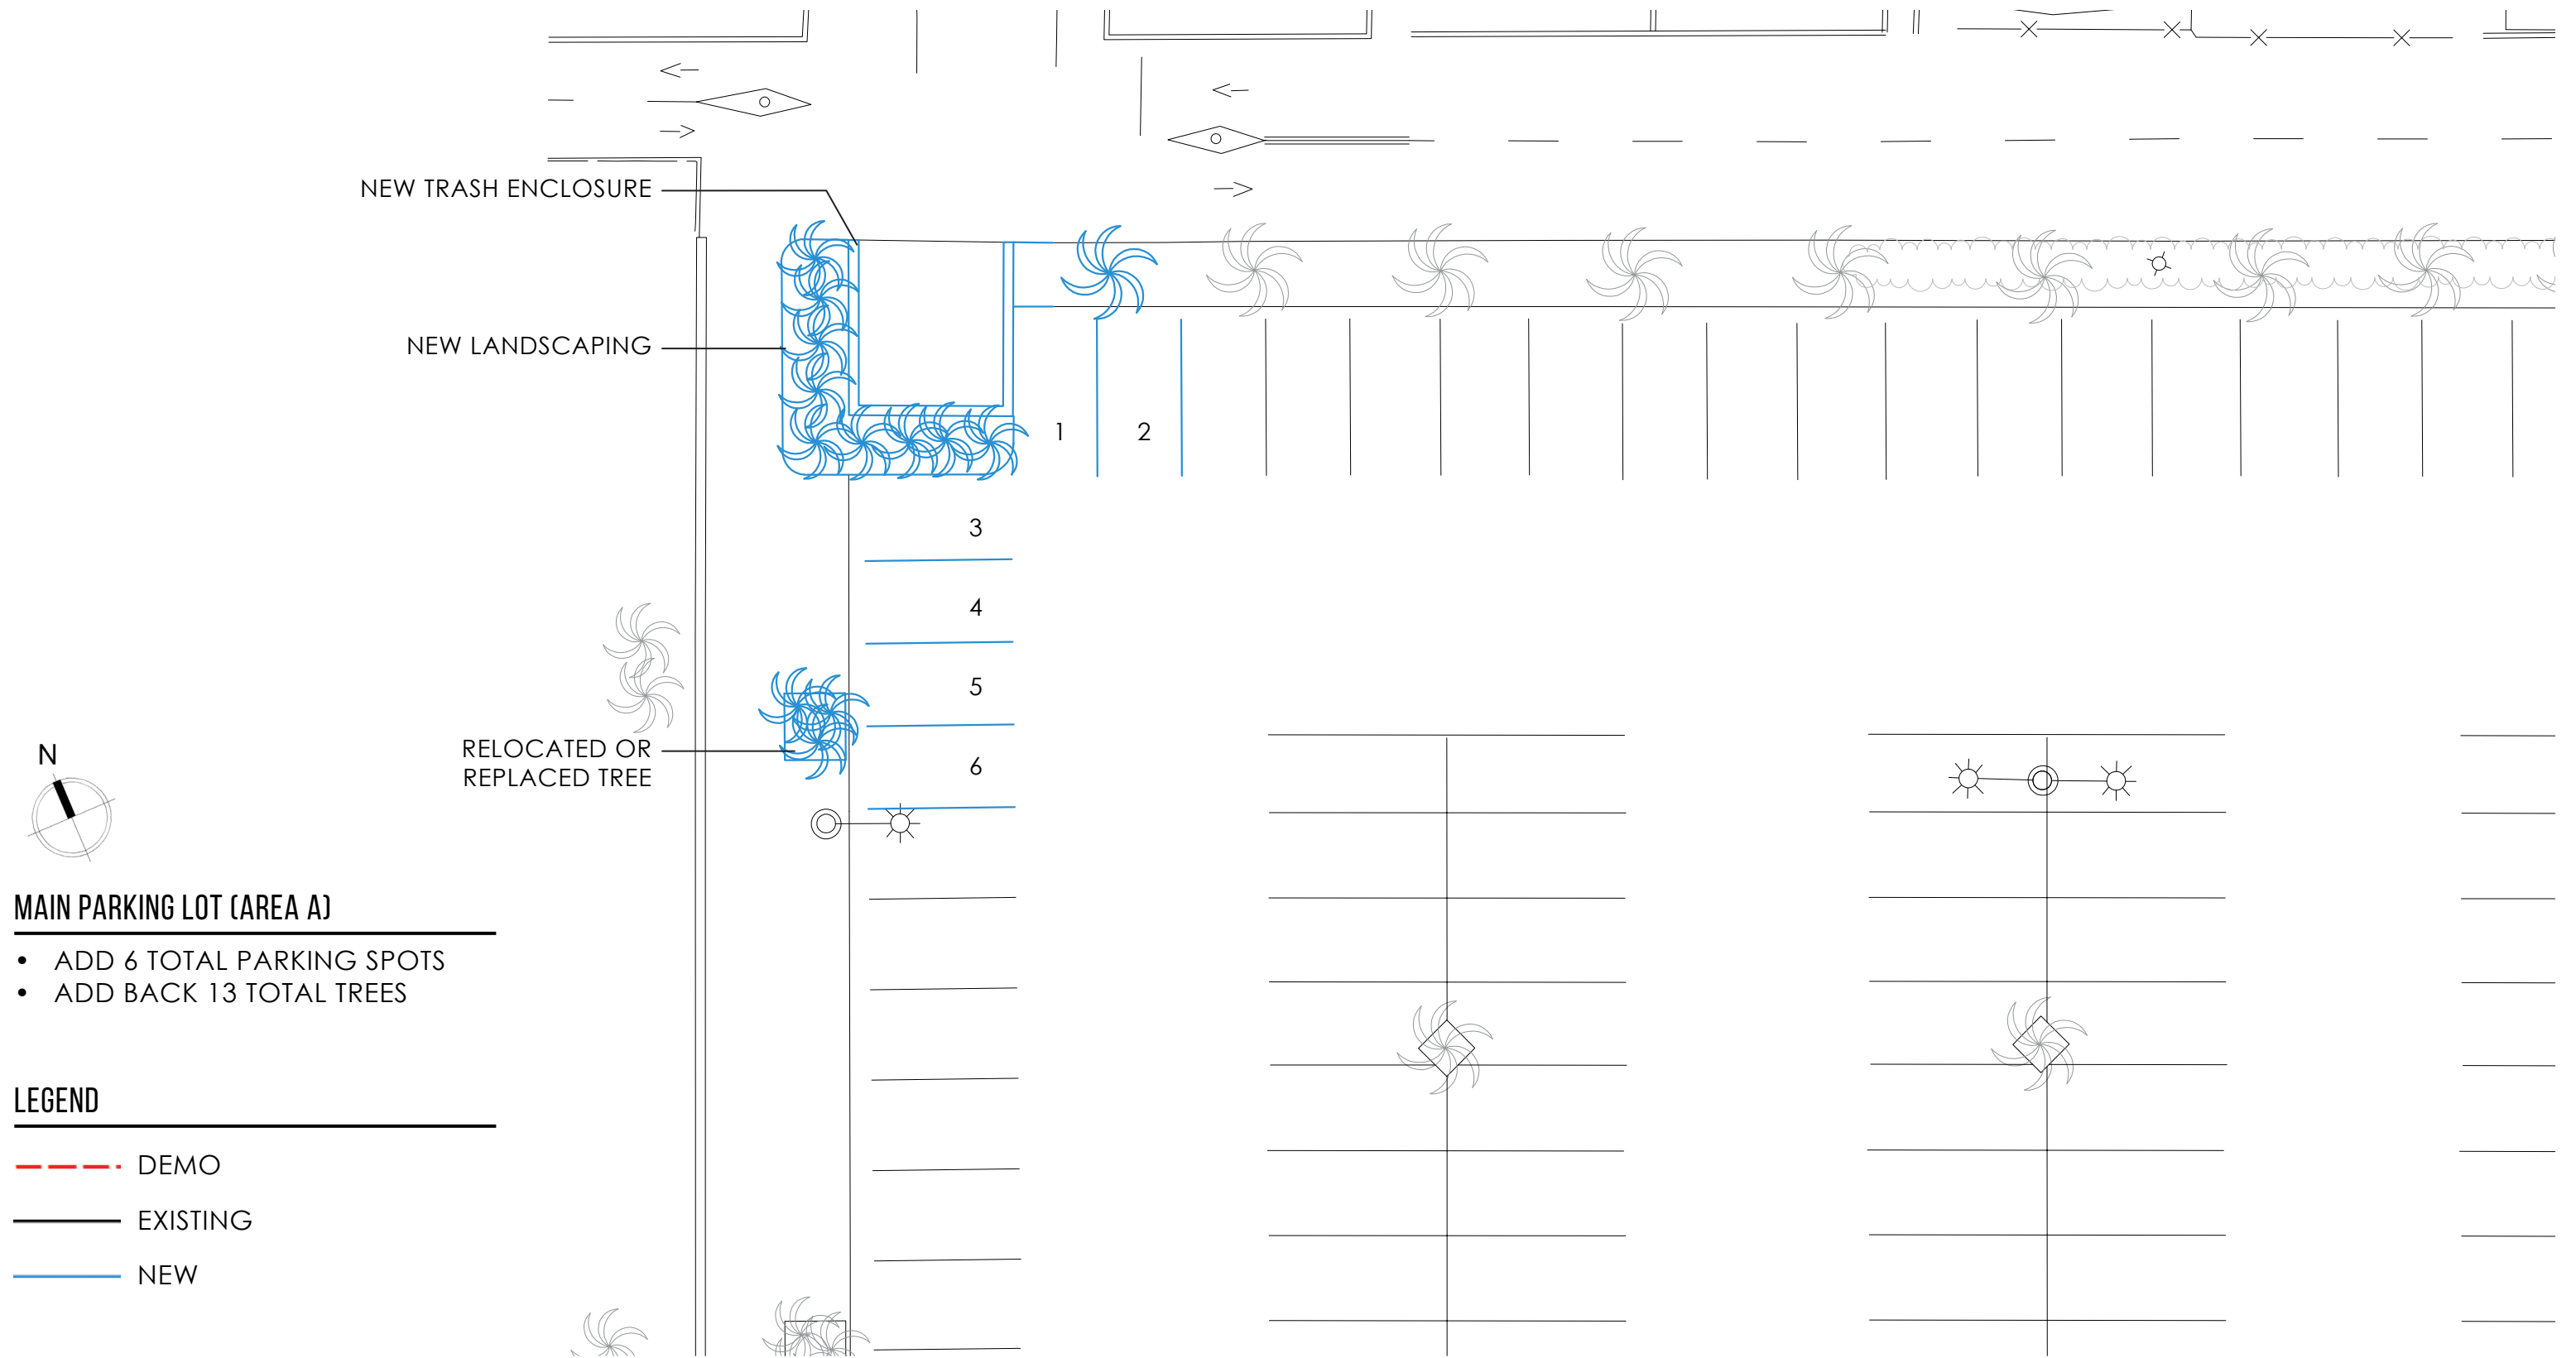

DATE: 10/06/2020

MAIN PARKING LOT (AREA A) - DEMO

MAIN PARKING LOT (AREA A)

- LOSS OF 13 TOTAL TREES

LEGEND

- - - DEMO
- EXISTING
- NEW

MAIN PARKING LOT (AREA A) - NEW

MAIN PARKING LOT (AREA A)

- ADD 6 TOTAL PARKING SPOTS
- ADD BACK 13 TOTAL TREES

LEGEND

- DEMO
- EXISTING
- NEW

MAIN STREET PARKING LOT (AREA B) - DEMO

MAIN PARKING LOT (AREA B)

- LOSS OF 3 TOTAL TREES

LEGEND

- - - DEMO
- EXISTING
- NEW

MAIN STREET PARKING LOT (AREA B) - NEW

MAIN PARKING LOT (AREA B)

- ADD 6 TOTAL PARKING SPACES
- ADD BACK 3 TOTAL TREES

LEGEND

- DEMO
- EXISTING
- NEW

B STREET PARKING LOT - DEMO

B STREET LOT

- LOSS OF 2 TOTAL TREES

LEGEND

- DEMO
- EXISTING
- NEW

B STREET PARKING LOT - NEW

B STREET LOT

- ADD 10 TOTAL PARKING SPOTS
- ADD BACK 2 TOTAL TREES

LEGEND

- DEMO
- EXISTING
- NEW