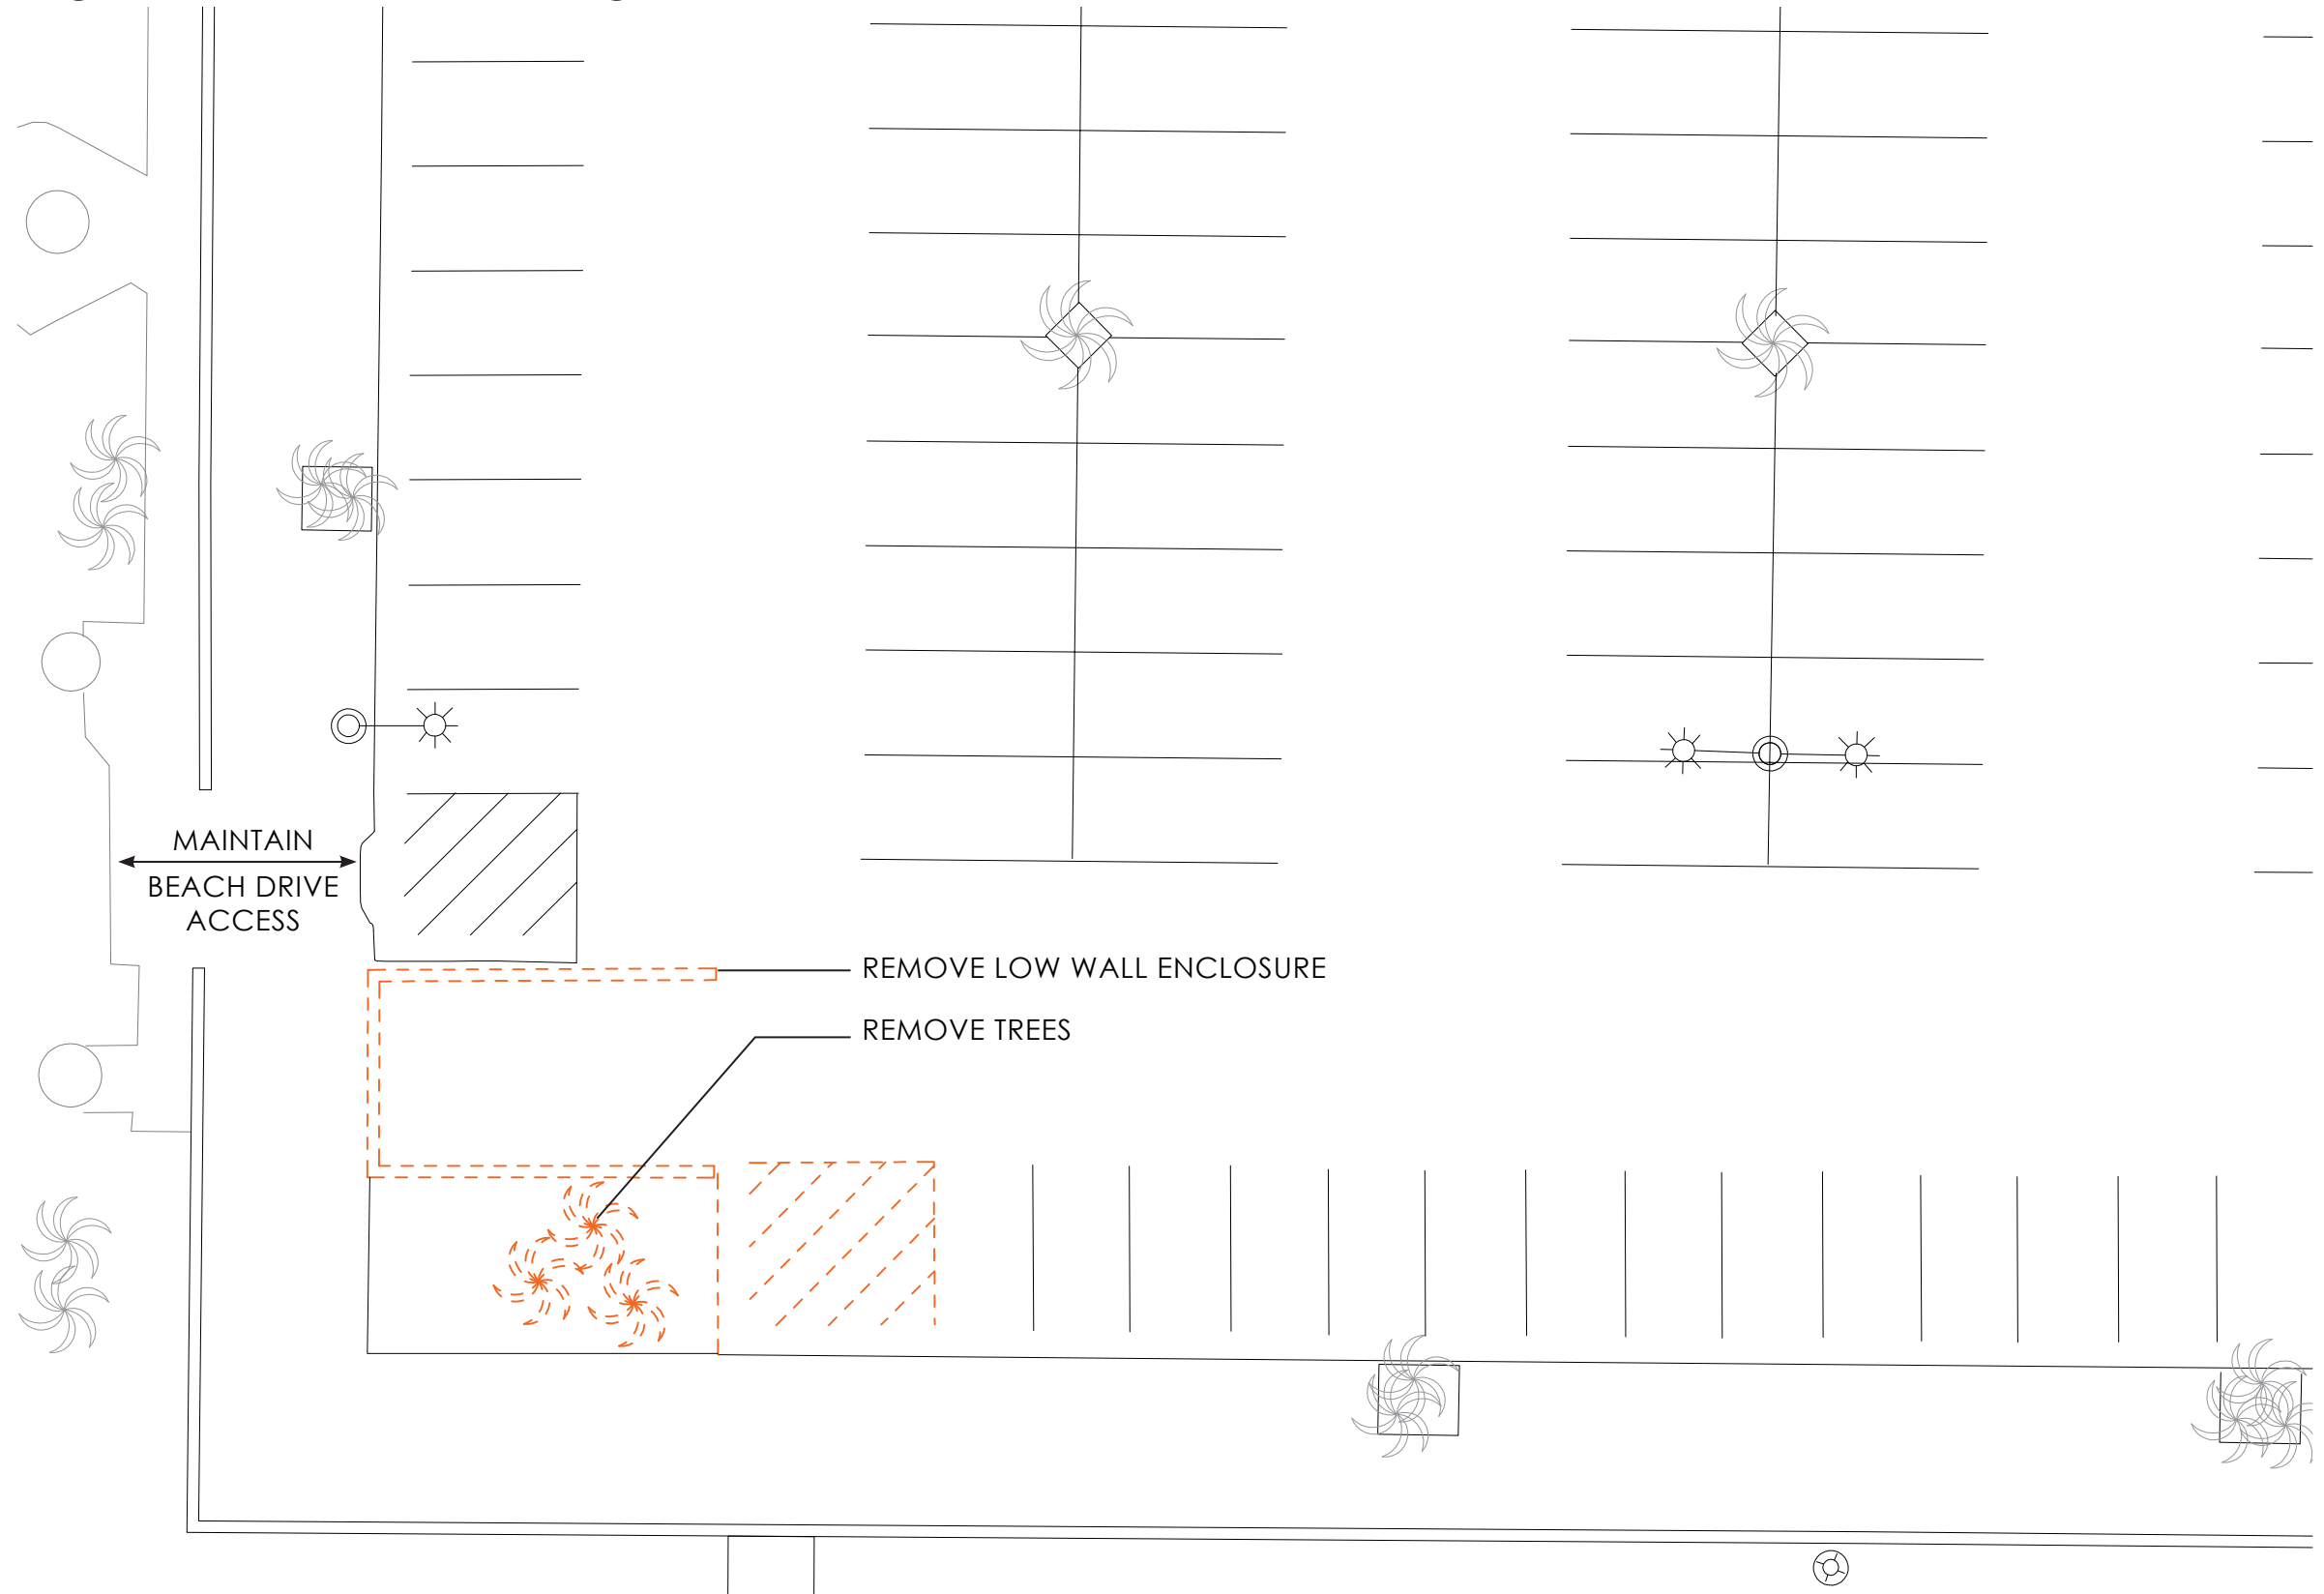

DATE: 10/06/2020

MAIN PARKING LOT (AREA A) - DEMO

MAIN PARKING LOT (AREA A)

- LOSS OF 13 TOTAL TREES

LEGEND

- - - DEMO
- EXISTING
- NEW

MAIN PARKING LOT (AREA A) - NEW

MAIN PARKING LOT (AREA A)

- ADD 6 TOTAL PARKING SPOTS
- ADD BACK 13 TOTAL TREES

LEGEND

- DEMO
- EXISTING
- NEW

MAIN STREET PARKING LOT (AREA B) - DEMO

MAIN PARKING LOT (AREA B)

- LOSS OF 3 TOTAL TREES

LEGEND

- - - DEMO
- EXISTING
- NEW

MAIN STREET PARKING LOT (AREA B) - NEW

MAIN PARKING LOT (AREA B)

- ADD 6 TOTAL PARKING SPACES
- ADD BACK 3 TOTAL TREES

LEGEND

- DEMO
- EXISTING
- NEW

B STREET PARKING LOT - DEMO

B STREET LOT

- LOSS OF 2 TOTAL TREES

LEGEND

- DEMO
- EXISTING
- NEW

B STREET PARKING LOT - NEW

B STREET LOT

- ADD 10 TOTAL PARKING SPOTS
- ADD BACK 2 TOTAL TREES

LEGEND

- DEMO
- EXISTING
- NEW