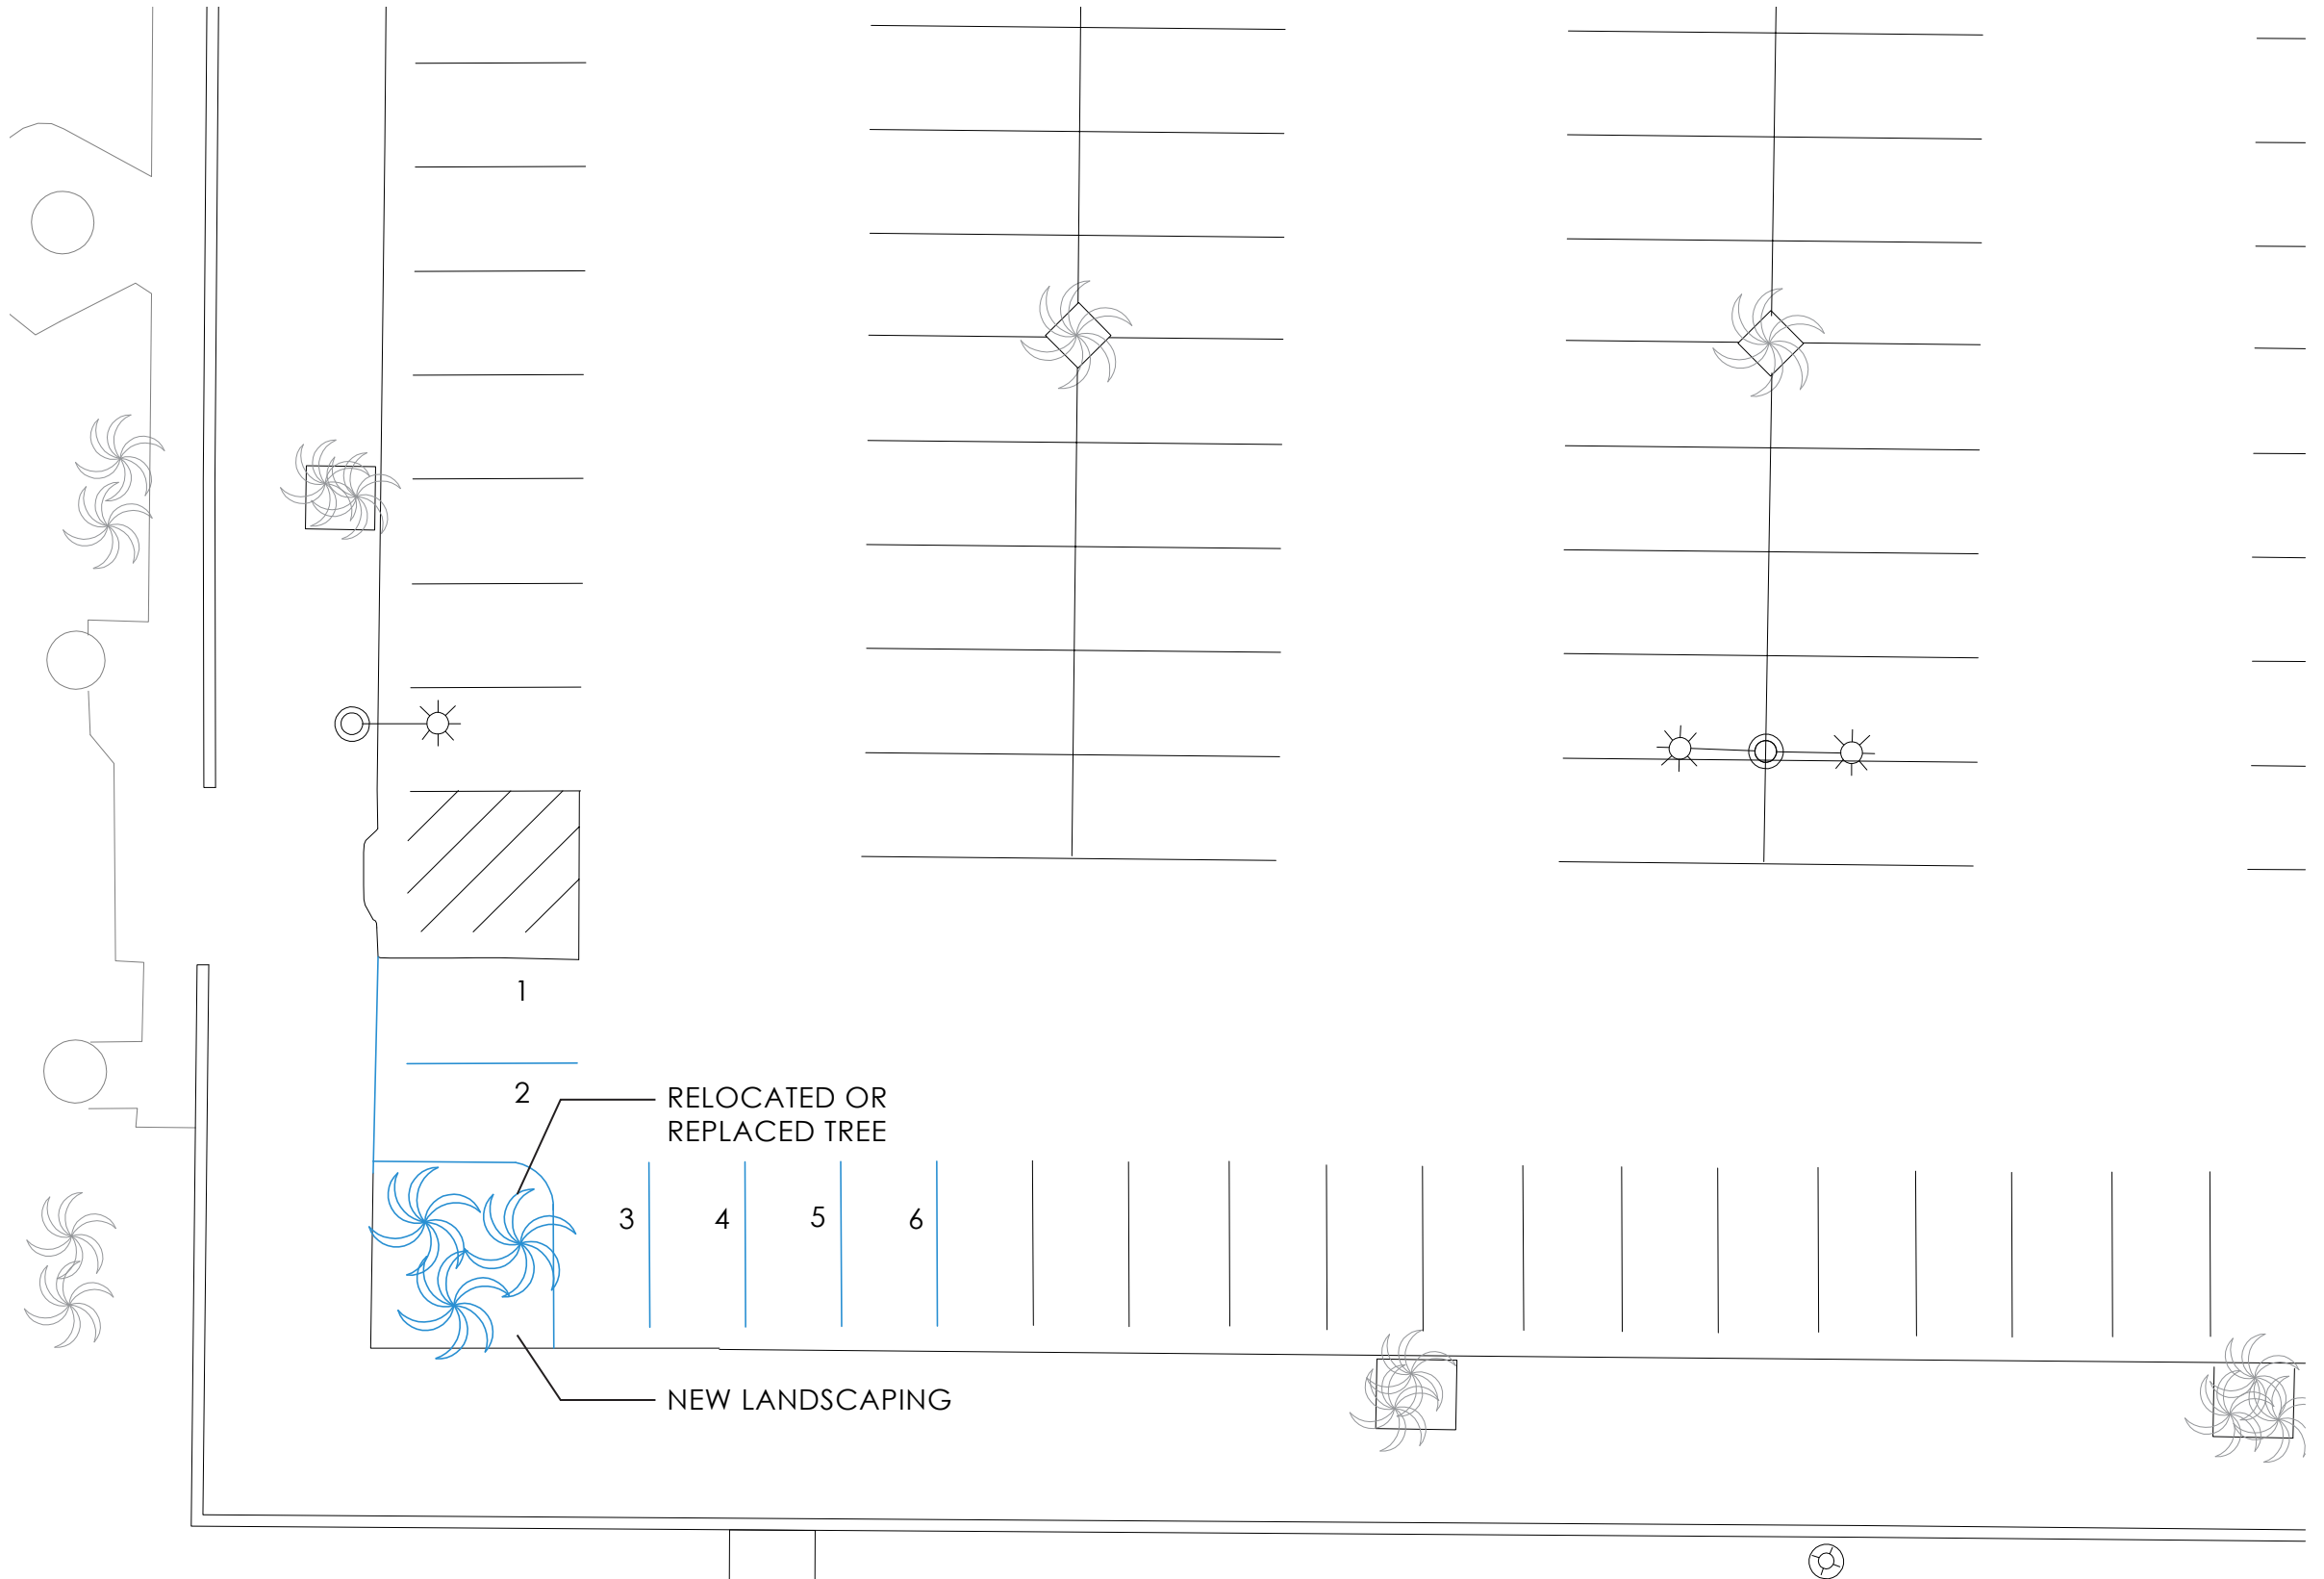

MAIN STREET PARKING LOT (AREA B) - NEW

MAIN PARKING LOT (AREA B)

- ADD 6 TOTAL PARKING SPACES
- ADD BACK 3 TOTAL TREES

LEGEND

- DEMO
- EXISTING
- NEW

B STREET PARKING LOT - DEMO

B STREET LOT

- LOSS OF 2 TOTAL TREES